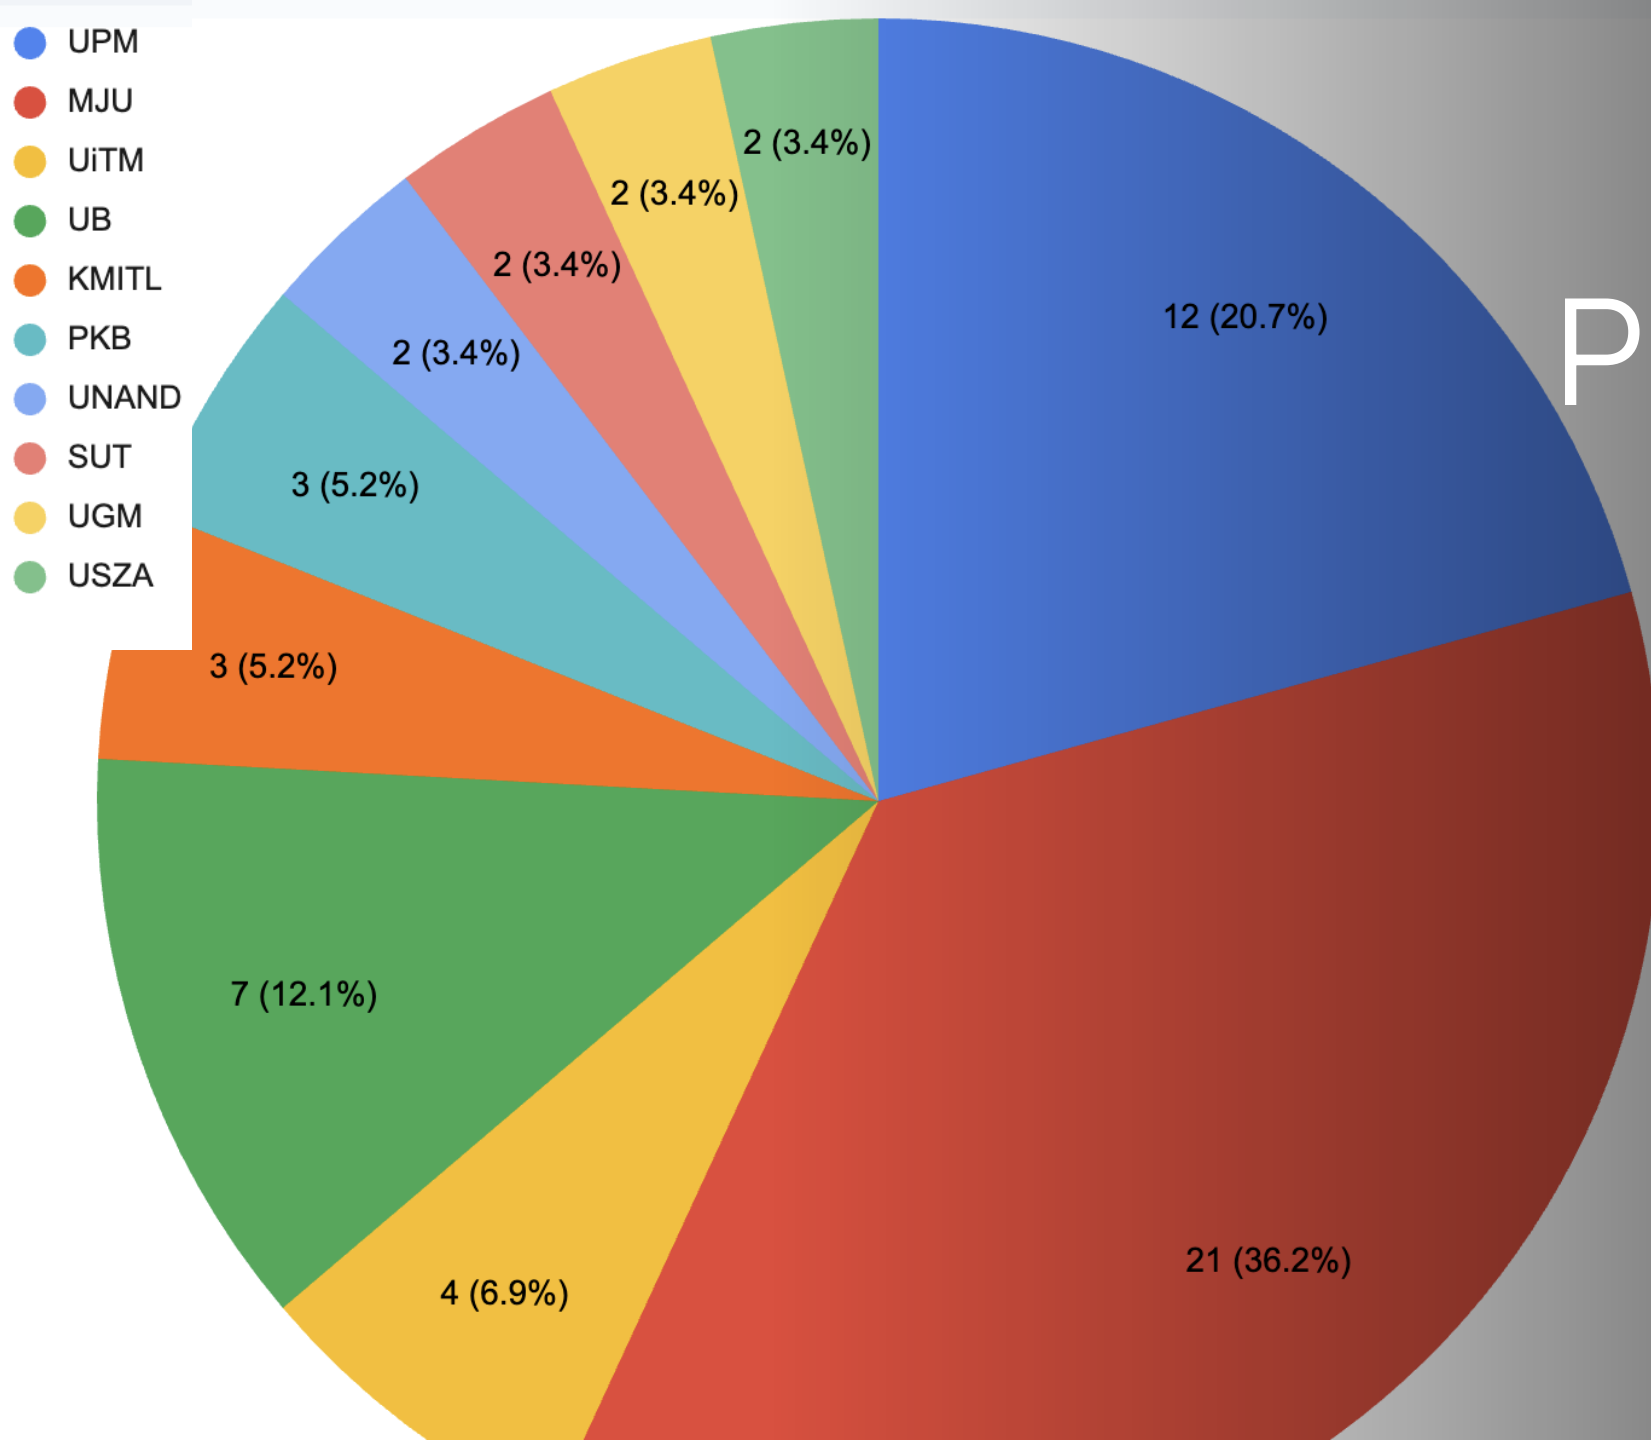

The background is a dark blue gradient with various colorful abstract shapes. There are several large, rounded rectangular shapes in shades of green, yellow, and orange, some overlapping each other. There are also smaller circles and ovals in colors like light blue, purple, and red. The overall style is modern and artistic.

# Summary of Poster Session

|              |    |
|--------------|----|
| Total poster | 58 |
| Institution  | 10 |
| Country      | 3  |

Waste Management

1.7%

Postharvest Technol...

10.3%

Food Science and T...