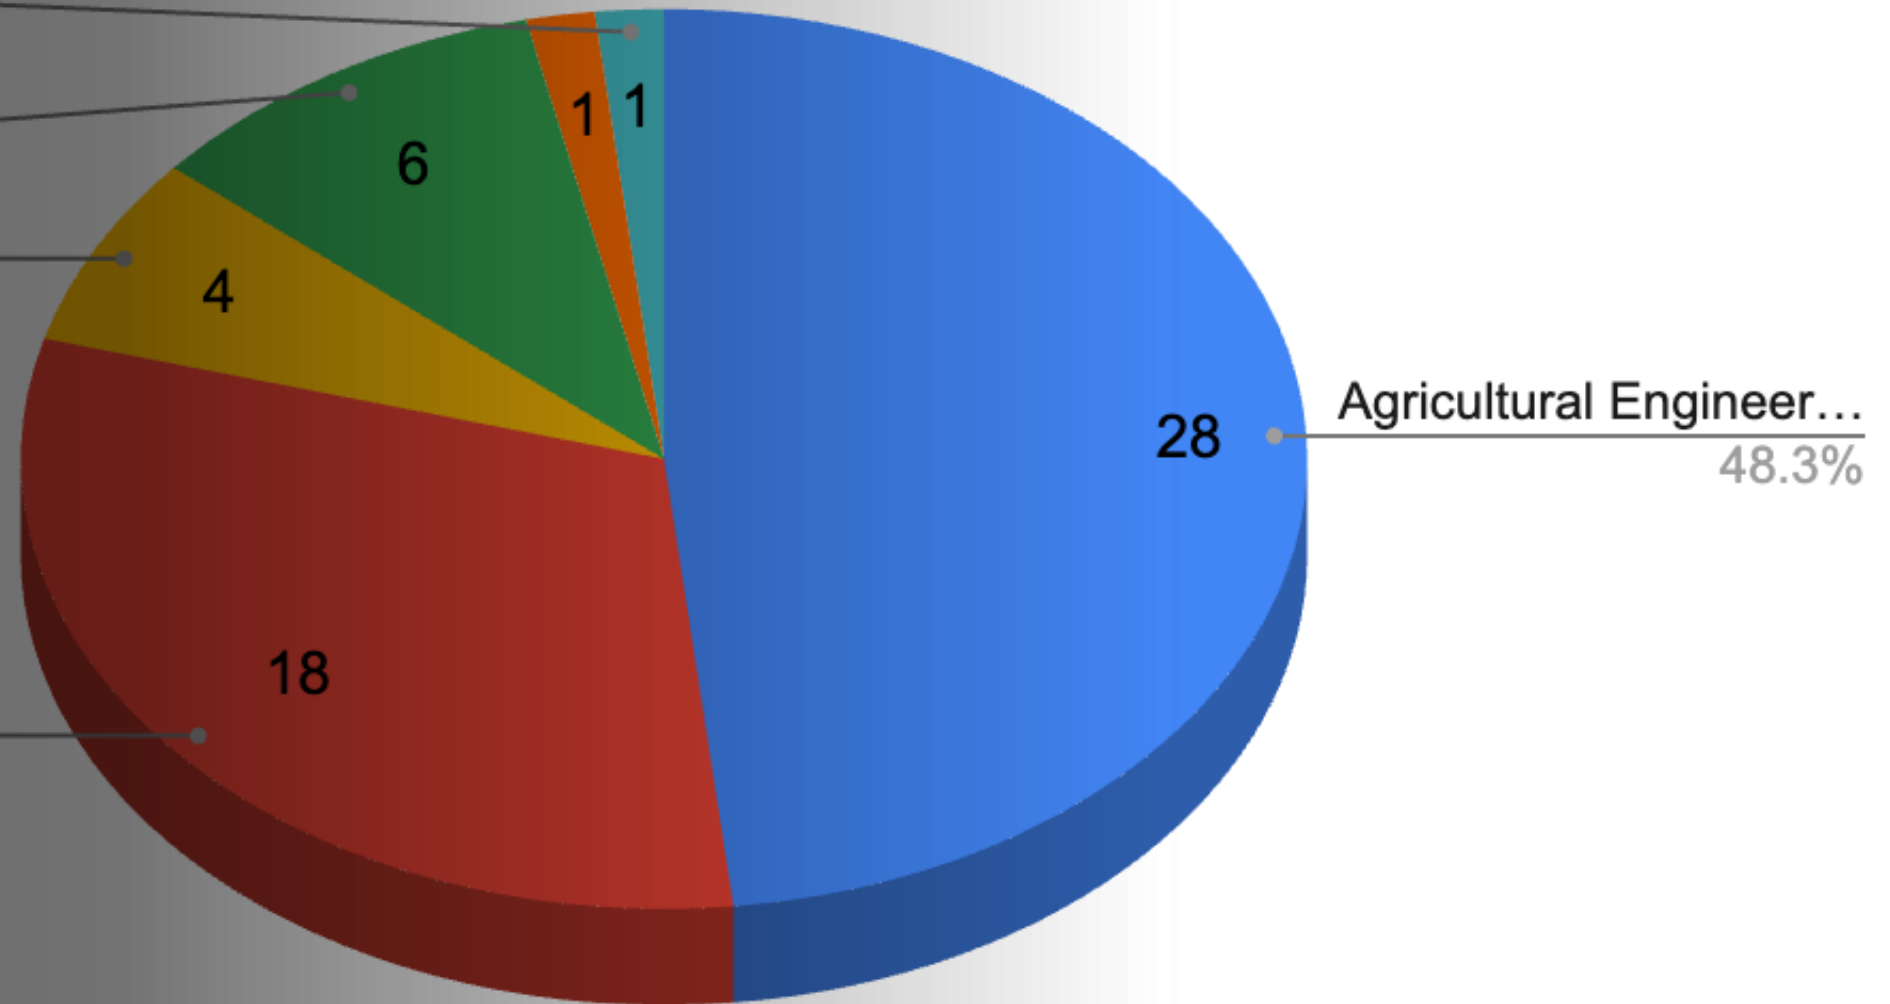

The background is a dark blue gradient with various colorful abstract shapes. There are several large, rounded rectangular shapes in shades of green, yellow, and orange, some overlapping each other. There are also smaller circles and ovals in colors like light blue, purple, and red. The overall style is modern and artistic.

# Summary of Poster Session

|              |    |
|--------------|----|
| Total poster | 58 |
| Institution  | 10 |
| Country      | 3  |

Waste Management

1.7%

Postharvest Technol...

10.3%

Food Science and T...

# Poster by Area of Interest

---